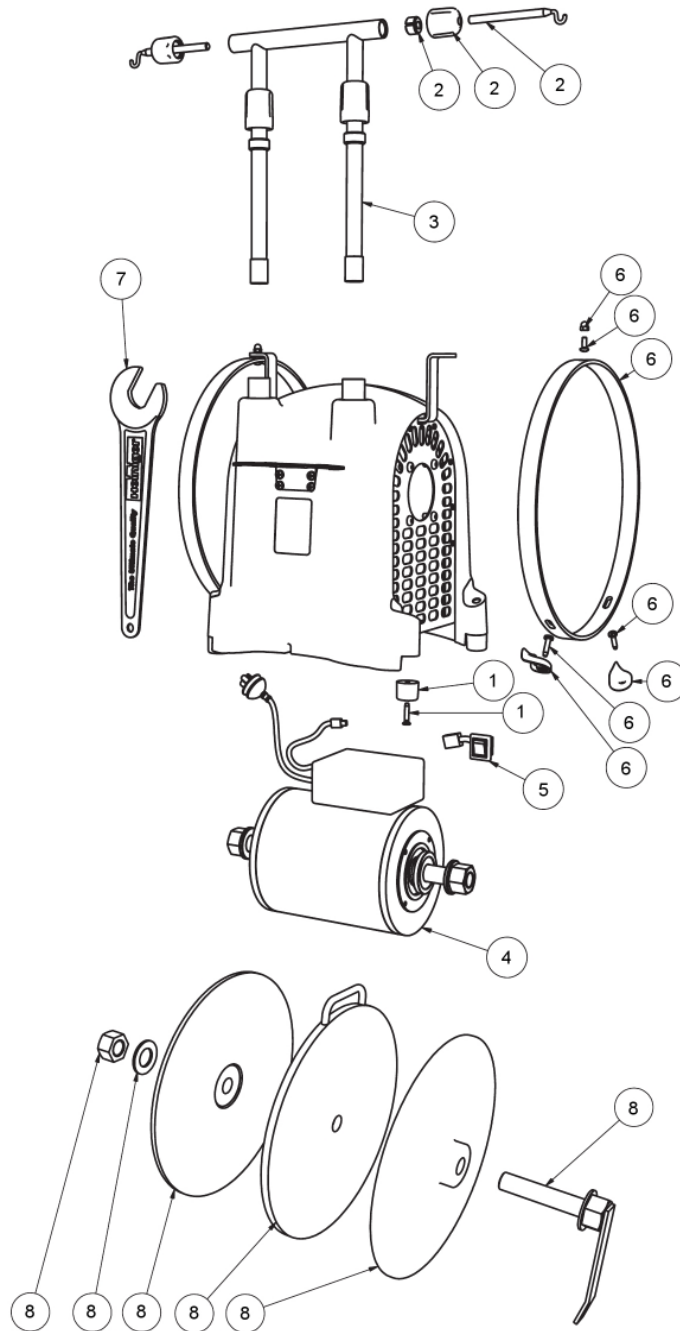

ACUTECC

Item	Part No.	Description	Qty
1	719-323	Rubber Feet Dia 32 x 26 (black)	4x
2	719-324	Pendulum Hook Set	2x
3	719-325	Cross Arm Set	1x
4	719-311	Motor, Switch, Capacitor, Lead & Plug	1x
5	719-328	Switch with Plug and Wiring	1x
6	719-319	Aussie Guard, 24x5	2x
7	719-318	Spanner	1x
8	719-010	Grinder Disc Set including Emery	1x